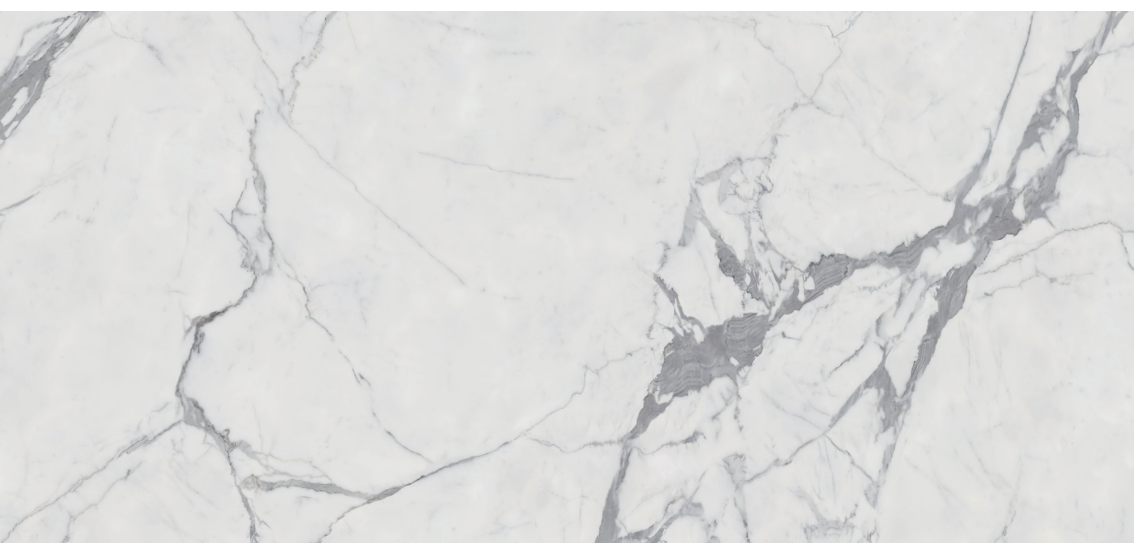

Arabescato New

NABEL

Arabescato New, the finest Italian raw stone material,
The pure and transparent white and the relaxed gray complement each other,
rhythmically beating the dawn light,
making it seem real, illusory, quiet and ethereal.

Tang 20

Sizes	surface	face	code
1600*3200*20mm	Silk	1	NHM321600011Y

Actual Showcase

Add:No 1133,liping avenue, Hangzhou City-China
Tel:86 571 88681270
Web:en.nabel.cc